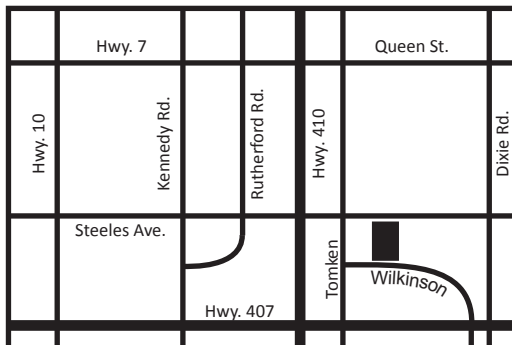

Planning an elegant or memorable special event?

Call us for a free tent consultation!

Please consider our showroom the place to come for ideas, advice or assistance, or call one of our party consultants if you can not visit us. They have many helpful suggestions and will assist you in co-ordinating your party rentals. If you so desire, we can also recommend competent professionals in related areas.

DELIVERY to a mutually convenient location is available for a nominal fee in our regular delivery area. For delivery charges to other areas please call our office. Special containers are provided for your China, Silver, Glassware, etc. to insure that you receive your items sterilized, undamaged, sparkling and "table ready". Our delivery personnel are instructed to neatly stack all items in a mutually convenient place on delivery.

PICK-UP - For sanitation purposes, we would appreciate the dishes being either scraped or rinsed before they are returned to us. Please re-pack in the same containers as delivered. All items should be re-stacked, tables and chairs folded and ready for pick-up.

Set up and knock down service is available at a reasonable additional cost if arranged in advance.

**ALL ITEMS SUBJECT TO AVAILABILITY
ALL PREVIOUS LISTS CANCELLED**

The Party Centre
10 Wilkinson Road, Unit 30
Brampton, Ontario
L6T 5B1

Tel: 905-454-9008
416-410-5255
Fax: 905-451-1841

<http://www.thepartycentre.com>

Showroom Hours:

Mon. - Thurs. 8:30 A.M. - 5:00 P.M.
Friday 8:30 A.M. - 6:00 P.M.
Saturday 9:00 A.M. - 2:00 P.M.

Please visit our website at

www.thepartycentre.com